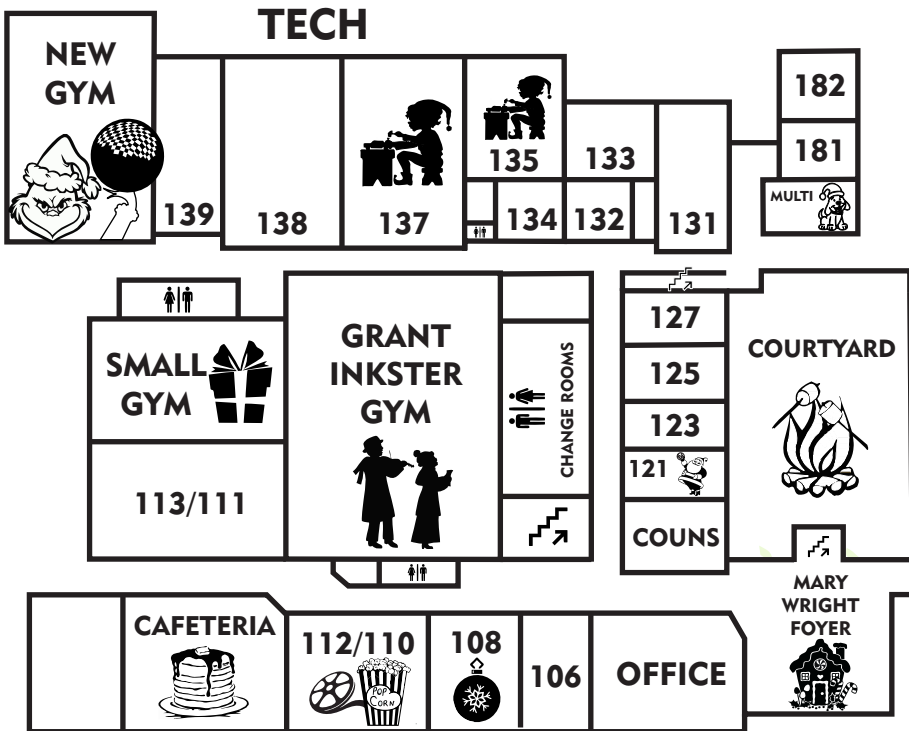

WESS Winter Holiday Extravaganza

ARTS

Simplified Bell Schedule for the Day

Period 1- (1-1) 8:30-9:15am

Christmas Flex 1 9:20-10:25 am (65 minutes)

Christmas Open House Flex (Grades 8, 11, 12)

10:25am-10:35am Transition time

Christmas Flex 2 10: 40am-11:45 (65 minutes)

Christmas Open House Flex (Grades 9 and 10)

11:45-12:15 -Lunch

Period 2 (1-2) 12:20-1:05 pm

Period 3 (1-3) 1:10 pm-1:55pm

Period 4 (1-4) 2:00-2:44 pm

*Please note the students stay connected to their 1-1 class during the unique Flex blocks and do not select their own destination.